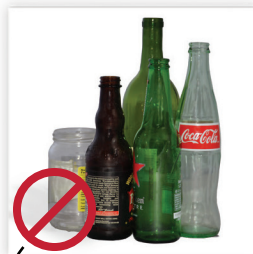

## CURRENTLY ACCEPTED FOR RECYCLING:

Cans

Aluminum and Steel Cans  
empty and rinse

Cartons

Food and Beverage Cartons  
empty, rinse, and replace cap

Glass

Bottles and Jars  
empty and rinse

*No glass accepted curbside  
in City of Ypsilanti*

Paper

Mixed Paper, Newspaper,  
Magazines,  
and Flattened Cardboard  
no food/liquid residue

Plastic Containers

Kitchen, Laundry, Bath:  
Bottles and Containers  
empty, rinse, and replace cap

**NO!**

Do Not Bag Recyclables  
No Garbage

No Plastic Bags or Plastic  
Wrap  
(return to retail)

No Food or Liquid  
(empty all containers)

No Tanglers  
(no hoses, wires, chains,  
or electronics)

No Hazardous Waste  
(no paints, toxic cleaners,  
automotive fluids, etc.)